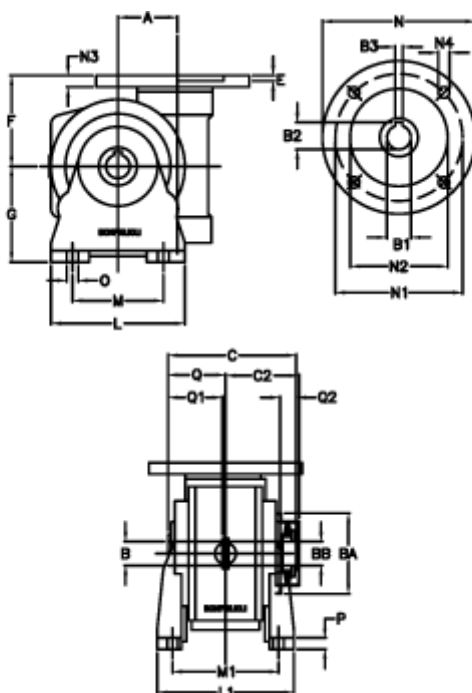

Article number: 390204403532236

Description: Worm Gear with Torque Limiter
VF 44-L2-V-35-P63B5

Measures

a	= 44.60	C2	= 48	M1	= 81.0	Q	= 32.0
B	= 18	Description	= VF 44V-xx-63B5	N	= 140	Q1	= 32
B1 E7	= 11	E	= 2.0	N1	= 115	Q2	= 12
B2	= 12.8	F	= 65	N2	= 95		
B3 H9	= 4	g	= 72	N3	= 10.5		
BA	= 40	L	= 90	N4	= 9,5		
BB H7	= 11	L1	= 98.0	O	= 8.5		
C	= 79	m	= 52	P	= 10		